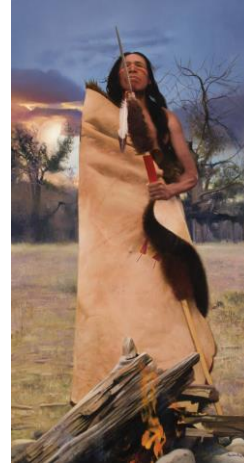

# CONDITION REPORT

April 11th-12th, 2025

**Lot #:** 113  
**Artist:** Crowley, Don  
**Title:** *Sand Creek Memories*  
**Medium:** Oil on canvas  
**Dimensions:** 45 x 24 inches  
**Frame Dimensions:**  
**Estimates:** \$4,000 - \$5,000  
**Signature:** Signed lower right  
 13730

*\*There may be more than 1 item in this lot, if so, there is only 1 item pictured here. The remaining items can be viewed in our catalog or on our web site.*

**UNDER UV**

- Black Lighted  Lined

**CONDITION SUMMARY**