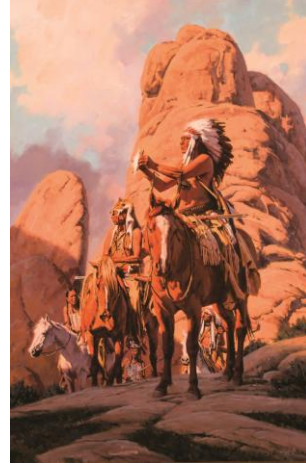

# CONDITION REPORT

April 11th-12th, 2025

**Lot #:** 095  
**Artist:** Mann, Paul  
**Title:** *The Lightning Glass Signal*  
**Medium:** Oil on canvas  
**Dimensions:** 60 x 40 inches  
**Frame Dimensions:**  
**Estimates:** \$6,000 - \$9,000  
**Signature:** Signed lower right