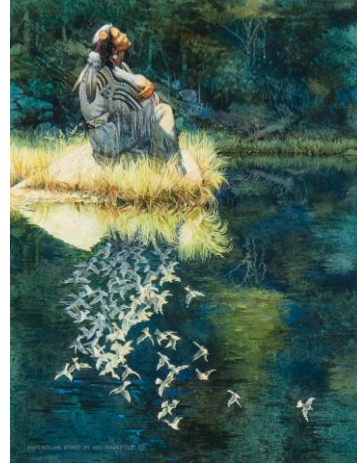

# CONDITION REPORT

April 10th-11th, 2026

**Lot #:** 114  
**Artist:** Doolittle, Bev  
**Title:** *Reflection*  
**Medium:** Watercolor  
**Dimensions:** 10 1/2 x 8 1/2 inches  
**Estimates:** \$6,000 - \$9,000  
**Signed:** Signed lower Left

*\*There may be more than 1 item in this lot, if so, there is only 1 item pictured here. The remaining items can be viewed in our catalog or on our web site.*

18731

**UNDER UV**

- Black Lighted       Behind Glass/Plexi       Lined