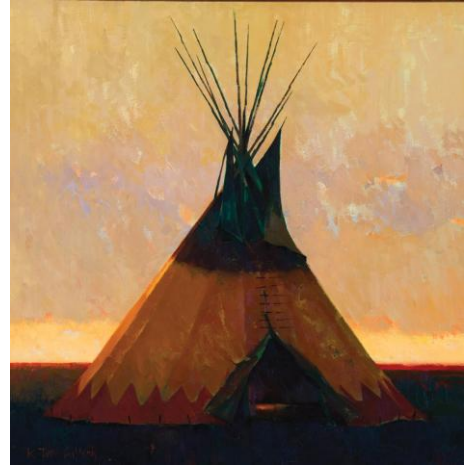

CONDITION REPORT

April 10th-11th, 2026

Lot #: 144
Artist: Gilleon, R. Tom
Title: *Home On The Plains*
Medium: Oil on canvas mounted to board
Dimensions: 24 x 24 inches
Estimates: \$11,000 - \$15,000
Signed: Signed lower Left

**There may be more than 1 item in this lot, if so, there is only 1 item pictured here. The remaining items can be viewed in our catalog or on our web site.*

18021

UNDER UV

- Black Lighted Behind Glass/Plexi Lined