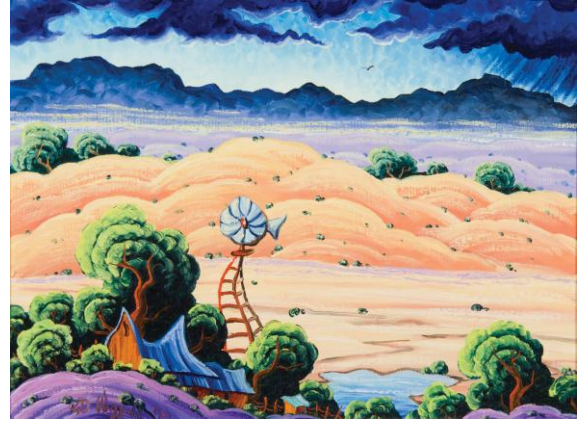

# CONDITION REPORT

April 10th-11th, 2026

**Lot #:** 160  
**Artist:** Wiggins, Kim Douglas  
**Title:** *Shower Near Corona*  
**Medium:** Oil on canvas  
**Dimensions:** 12 x 16 inches  
**Estimates:** \$3,000 - \$4,000  
**Signed:** Signed and dated 96 lower left

18172

*\*There may be more than 1 item in this lot, if so, there is only 1 item pictured here. The remaining items can be viewed in our catalog or on our web site.*

**UNDER UV**

- Black Lighted       Behind Glass/Plexi       Lined