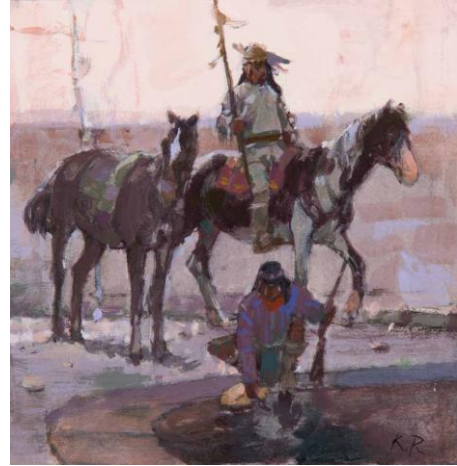

CONDITION REPORT

April 10th-11th, 2026

Lot #: 179
Artist: Riley, Kenneth
Title: *The Source study*
Medium: Acrylic on board
Dimensions: 5 1/4 x 5 1/8 inches
Estimates: \$3,500 - \$5,000
Signed: Signed lower right

**There may be more than 1 item in this lot, if so, there is only 1 item pictured here. The remaining items can be viewed in our catalog or on our web site.*

19071

UNDER UV

- Black Lighted Behind Glass/Plexi Lined