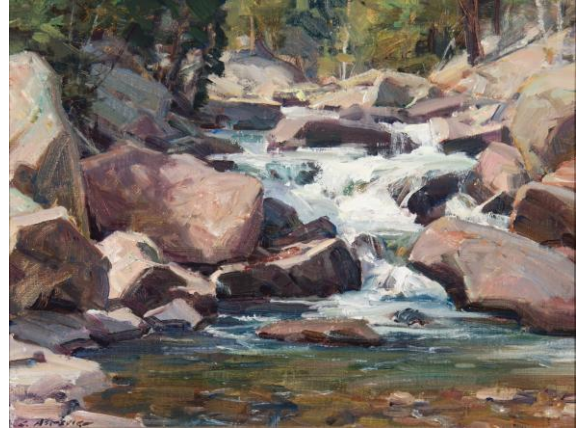

CONDITION REPORT

April 10th-11th, 2026

Lot #: 183
Artist: Aspevig, Clyde
Title: *El Dorado Creek*
Medium: Oil on board
Dimensions: 12 x 16 inches
Estimates: \$2,500 - \$3,500
Signed: Signed lower left

**There may be more than 1 item in this lot, if so, there is only 1 item pictured here. The remaining items can be viewed in our catalog or on our web site.*