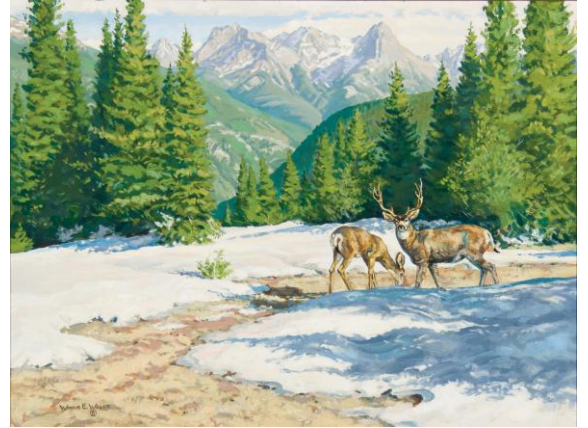

# CONDITION REPORT

April 10th-11th, 2026

**Lot #:** 041  
**Artist:** Wolfe, Wayne  
**Title:** Rocky Mountain Mule Deer  
**Medium:** Oil on board  
**Dimensions:** 18 x 24 inches  
**Estimates:** \$3,500 - \$5,000  
**Signed:** Signed lower left