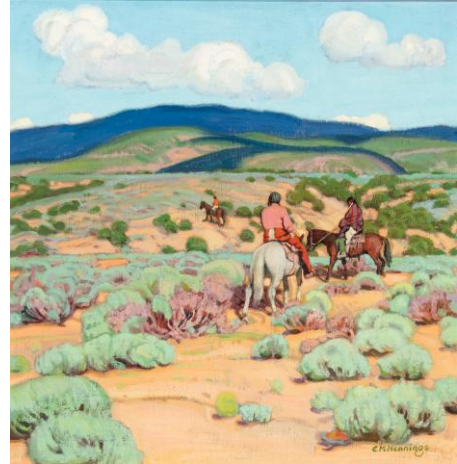

# CONDITION REPORT

April 10th-11th, 2026

**Lot #:** 288  
**Artist:** Hennings, E. Martin  
**Title:** *Homeward Through the Sage*  
**Medium:** Oil on board  
**Dimensions:** 14 x 14 inches  
**Estimates:** \$100,000 - \$150,000  
**Signed:** Signed lower right

*\*There may be more than 1 item in this lot, if so, there is only 1 item pictured here. The remaining items can be viewed in our catalog or on our web site.*

18872

**UNDER UV**

- Black Lighted       Behind Glass/Plexi       Lined